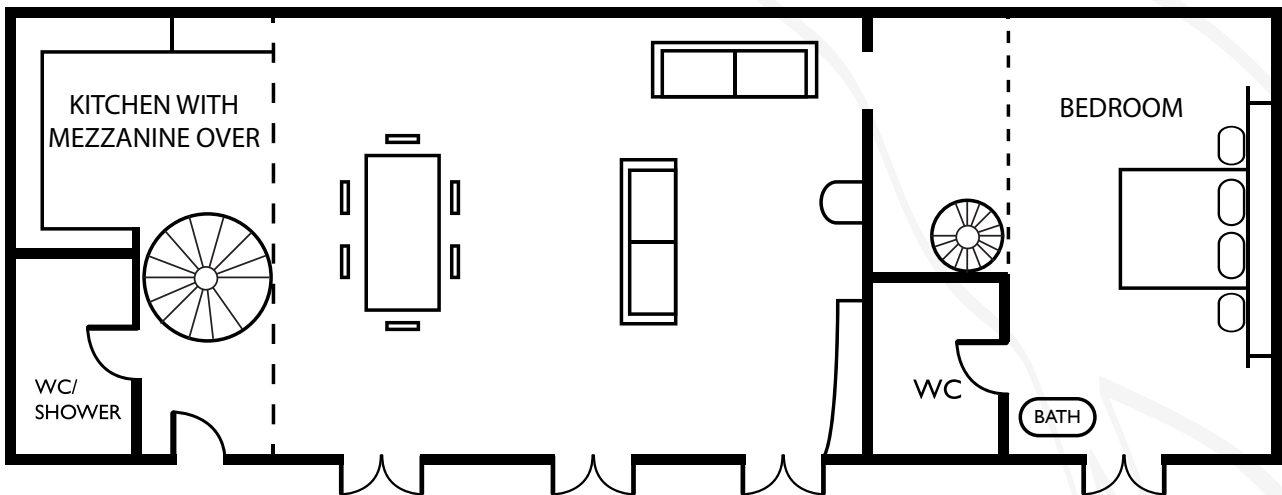

## FLOOR PLAN

Superking double en-suite bedroom plus King double on the mezzanine

+44 (0)1544 340241

[INFO@WHITEHERONPROPERTIES.COM](mailto:INFO@WHITEHERONPROPERTIES.COM)

WHITE HERON PROPERTIES, LYONSHALL, HEREFORDSHIRE, HR5 3JA, UNITED KINGDOM